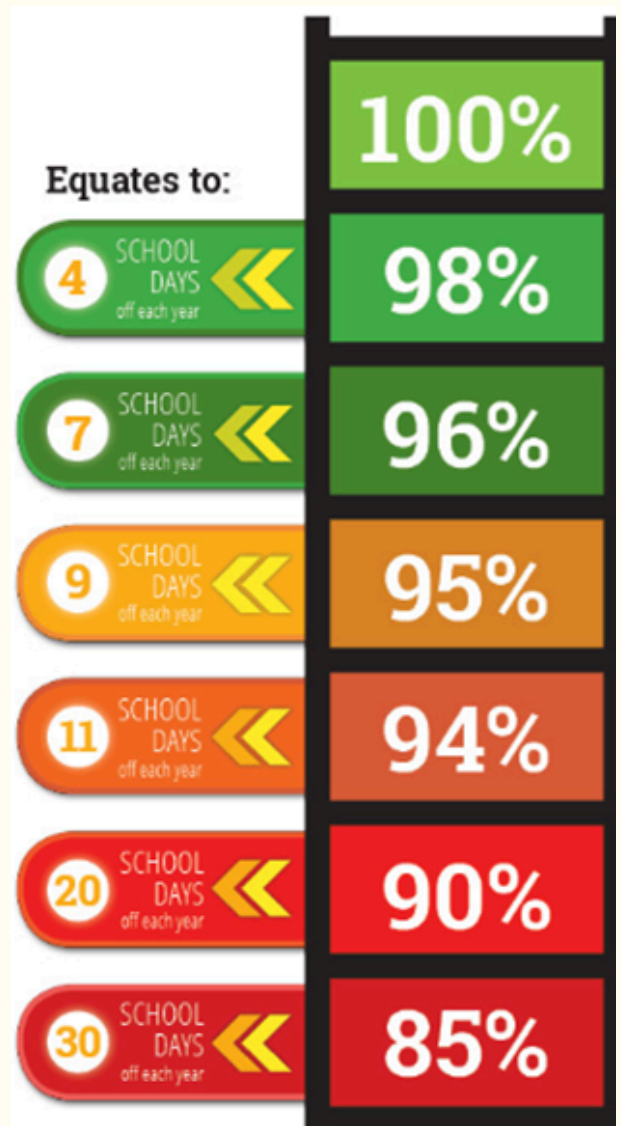

## Attendance Letters

Spring 2 letters should now be with you, either via your child or through the post. As always, if you wish to discuss matters further please do not hesitate to get in touch.

Whole school attendance is at an average of **95%** and is on the incline! Well done all!

## Celebrate

Well done to the children that received their Easter Attendance prize and 100% certificate with wristband at the end of term.